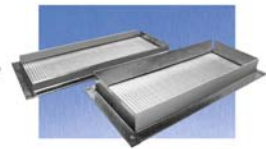

WELLMADE

1715 KIBBY ROAD, MERCED, CA. 95341
 PHONE 209-723-9120 FAX 209-723-9131

CUSTOMER SERVICE PHONE 925-277-1380
 ORDER ENTRY..... FAX 925-277-1381

EAVE RAFTER

FLAT

STUCCO / FOAM

EAVE RAFTER VENTS WITH 1/4 INCH MESH

PART #	SIZE	DESCRIPTION	PACKAGED
-----	3 1/2" x 14"	Eave Rafter Vents with 1/4" Mesh	50 Per Carton
-----	5 1/2" x 14"	Eave Rafter Vents with 1/4" Mesh	50 Per Carton
-----	3 1/2" x 22"	Eave Rafter Vents with 1/4" Mesh	50 Per Carton
-----	5 1/2" x 22"	Eave Rafter Vents with 1/4" Mesh	50 Per Carton
-----	* 7 1/2" x 14"	Eave Rafter Vents with 1/4" Mesh	50 Per Carton
-----	* 7 1/2" x 22"	Eave Rafter Vents with 1/4" Mesh	50 Per Carton

FLAT FOUNDATION VENTS WITH 1/4 INCH MESH

PART#	SIZE	DESCRIPTION	PACKAGED
-----	* 14" x 4"	Flat Foundation Vents w/ 1/4" Mesh	75 Per Carton
-----	14" x 6"	Flat Foundation Vents w/ 1/4" Mesh	50 Per Carton
-----	14" x 8"	Flat Foundation Vents w/ 1/4" Mesh	50 Per Carton
-----	* 24" x 4"	Flat Foundation Vents w/ 1/4" Mesh	50 Per Carton
-----	* 24" x 6"	Flat Foundation Vents w/ 1/4" Mesh	50 Per Carton